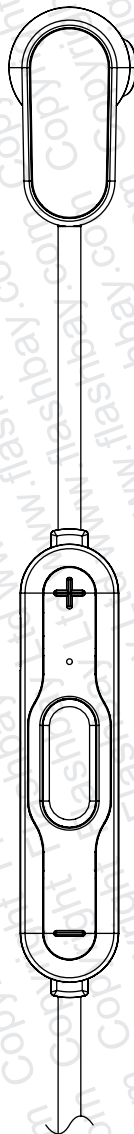

Total length ≈ 626mm

Left

Right

9.5

58

PRODUCT

Peak Bluetooth

CODE

PKB

DIMENSIONS

mm

SCALE

1:1