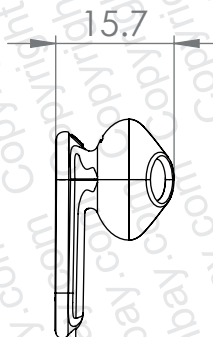

Total length ≈ 626mm

Left

Right

9.5

58

PRODUCT

Peak Bluetooth

CODE

PKB

DIMENSIONS

mm

SCALE

1:1