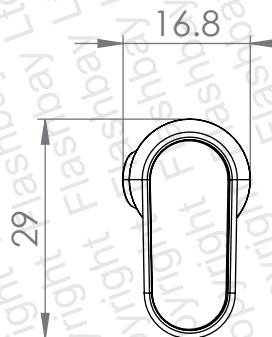

Total length ≈ 626mm

Left

Right

9.5

58

PRODUCT

Peak Bluetooth

CODE

PKB

DIMENSIONS

mm

SCALE

1:1